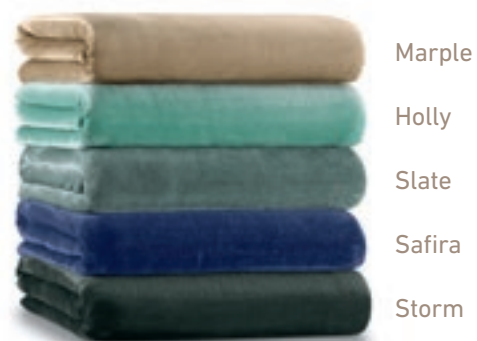

LINHA

SUBLIME

Aspen

- **Manta Microfibrã** • 150x220cm
- **Manta Microfibrã** • 160x220cm
- **Manta Microfibrã** • 180x220cm
- **Manta Microfibrã** • 220x240cm
- **Manta Microfibrã** • 240x260cm*

*Apenas cores Slate, Marple e Storm

100%
POLIÉSTER
220g/m²